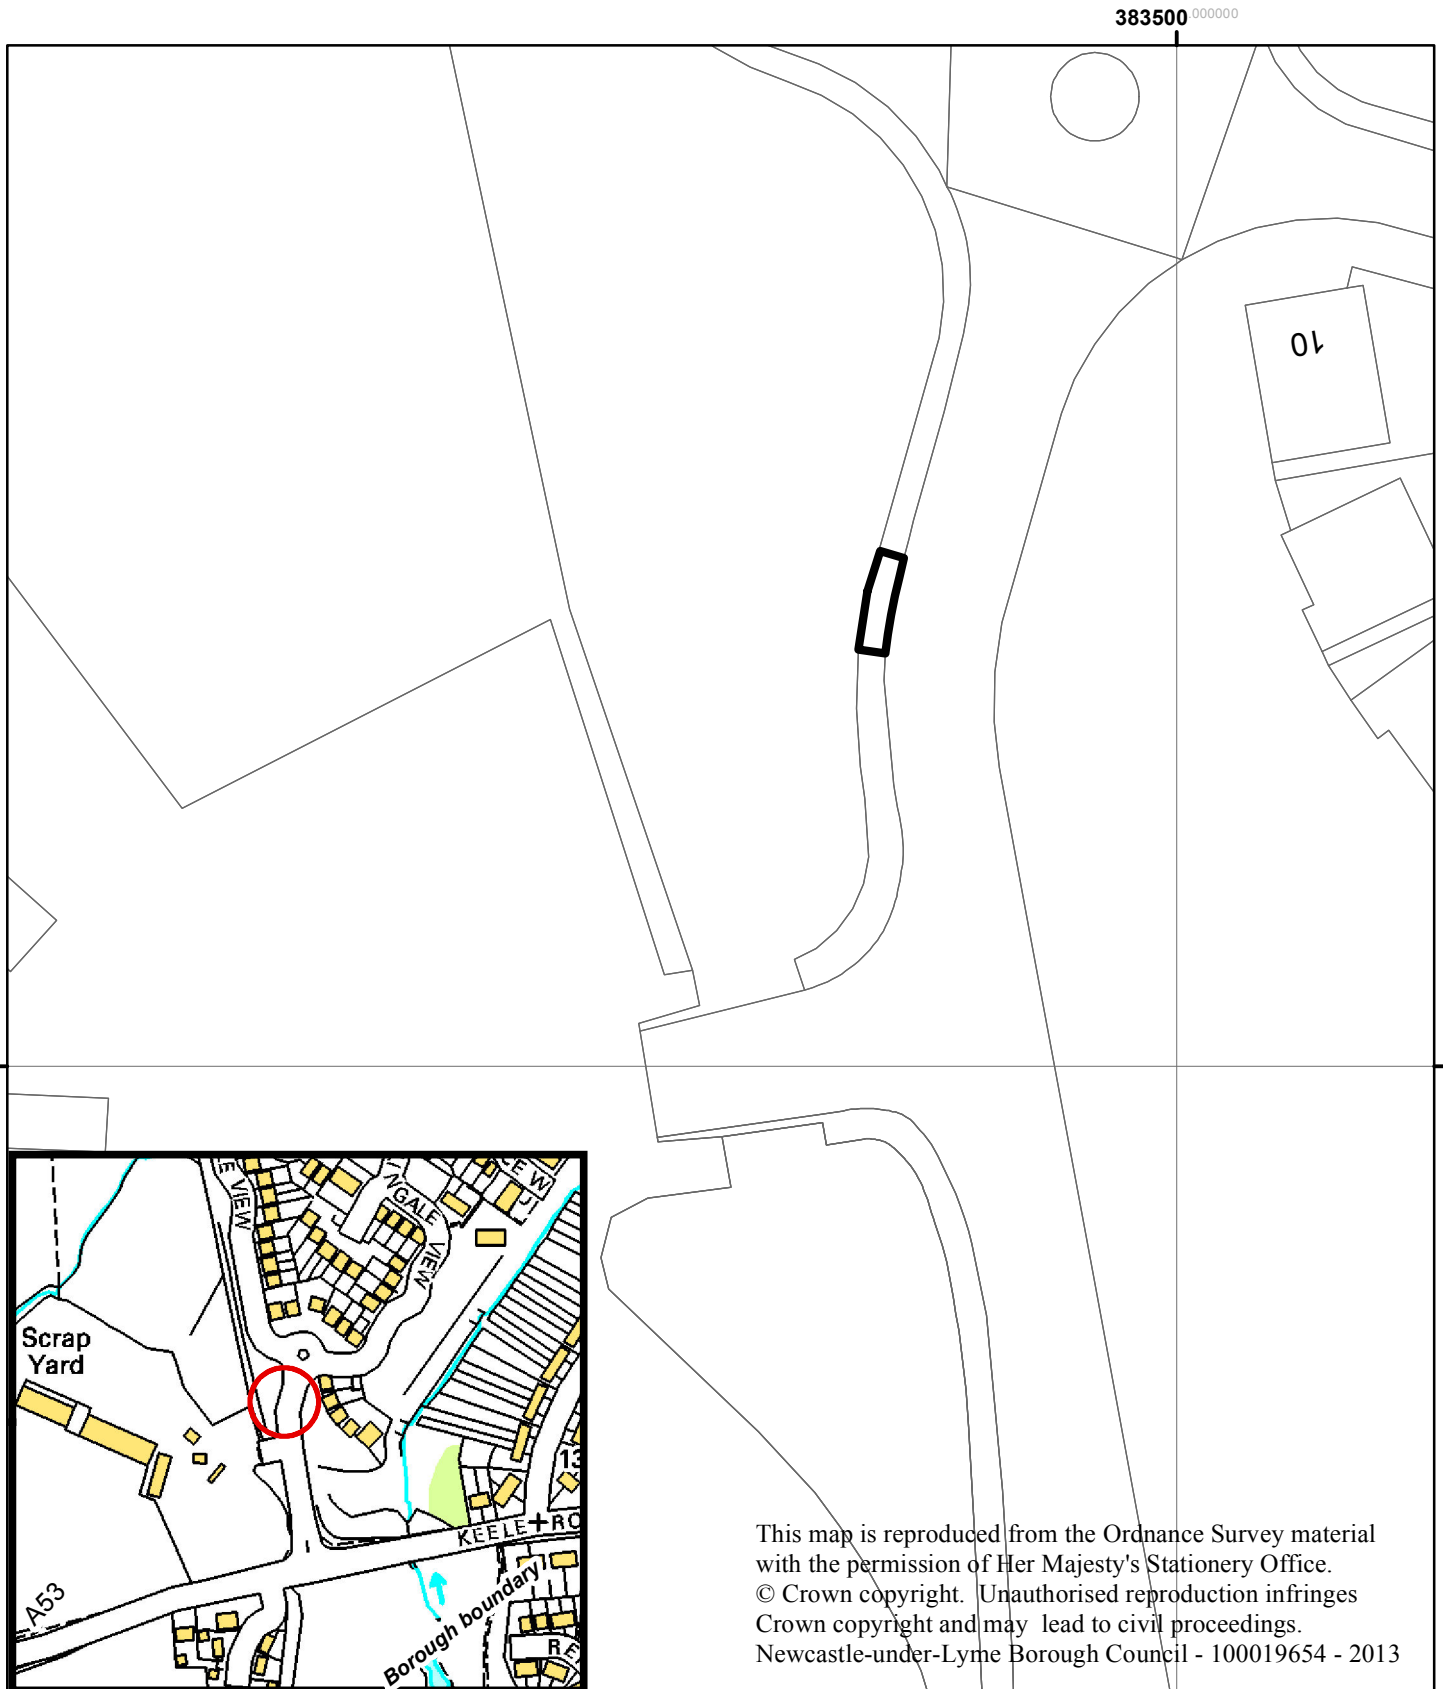

Land adjacent to Hamptons
Metal merchants, Keele Road

14/00269/FUL

This map is reproduced from the Ordnance Survey material with the permission of Her Majesty's Stationery Office. © Crown copyright. Unauthorised reproduction infringes Crown copyright and may lead to civil proceedings. Newcastle-under-Lyme Borough Council - 100019654 - 2013